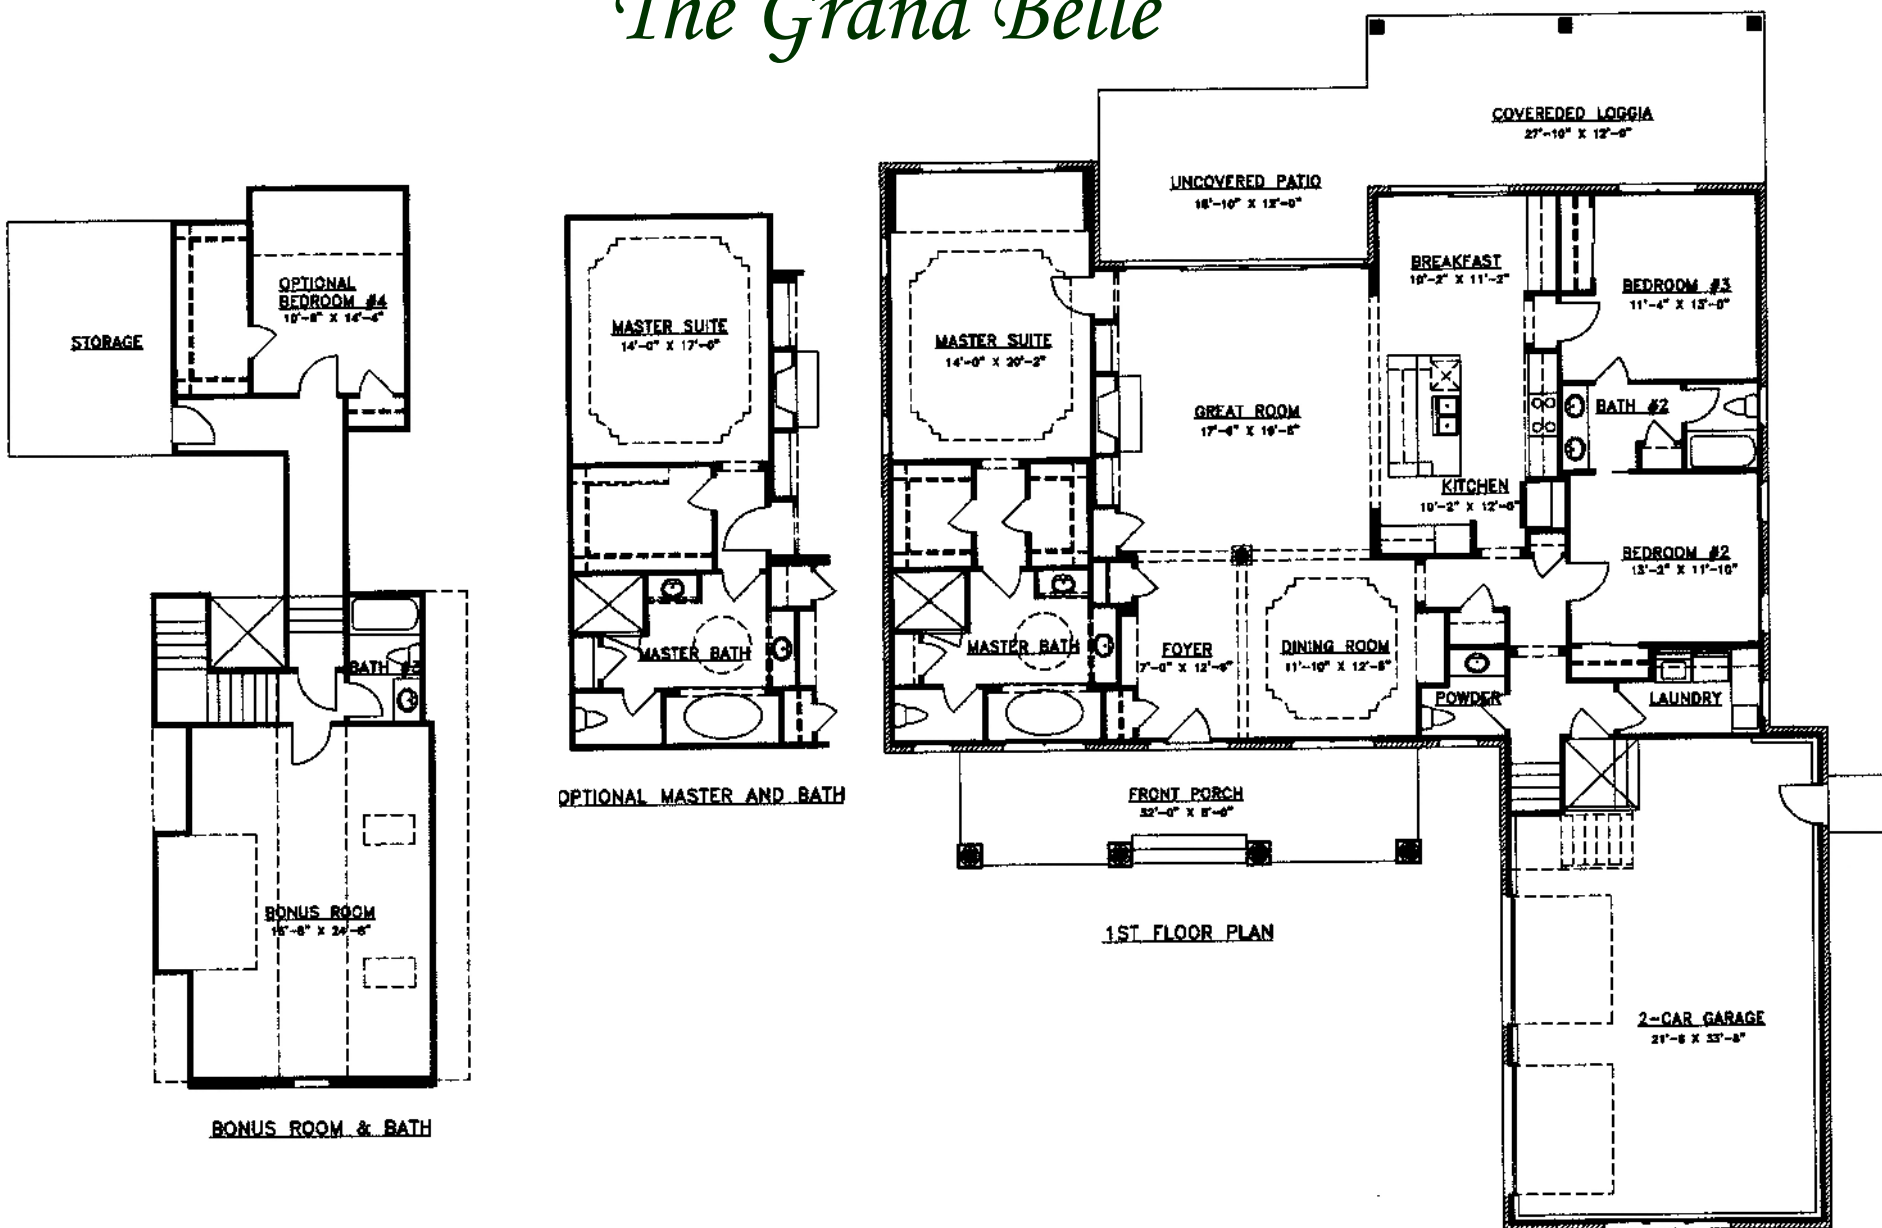

## The Grand Belle

- 4 Bedrooms; 3.5 Baths
- Approximately 2850-2900 sq. ft.
- Coastal architecture features covered front porch
- Great Room has fireplace & built-ins
- Open Kitchen with oversized island/bar
- Trey ceilings in the Dining Room and Master Bedroom

- Alternative to Master Suite lay out offers separate or combined closet space
- Bonus/4<sup>th</sup> Bedroom features Full Bath and skylights
- Spacious Laundry Room with work area and utility sink
- Second floor offers ample storage and room for expansion