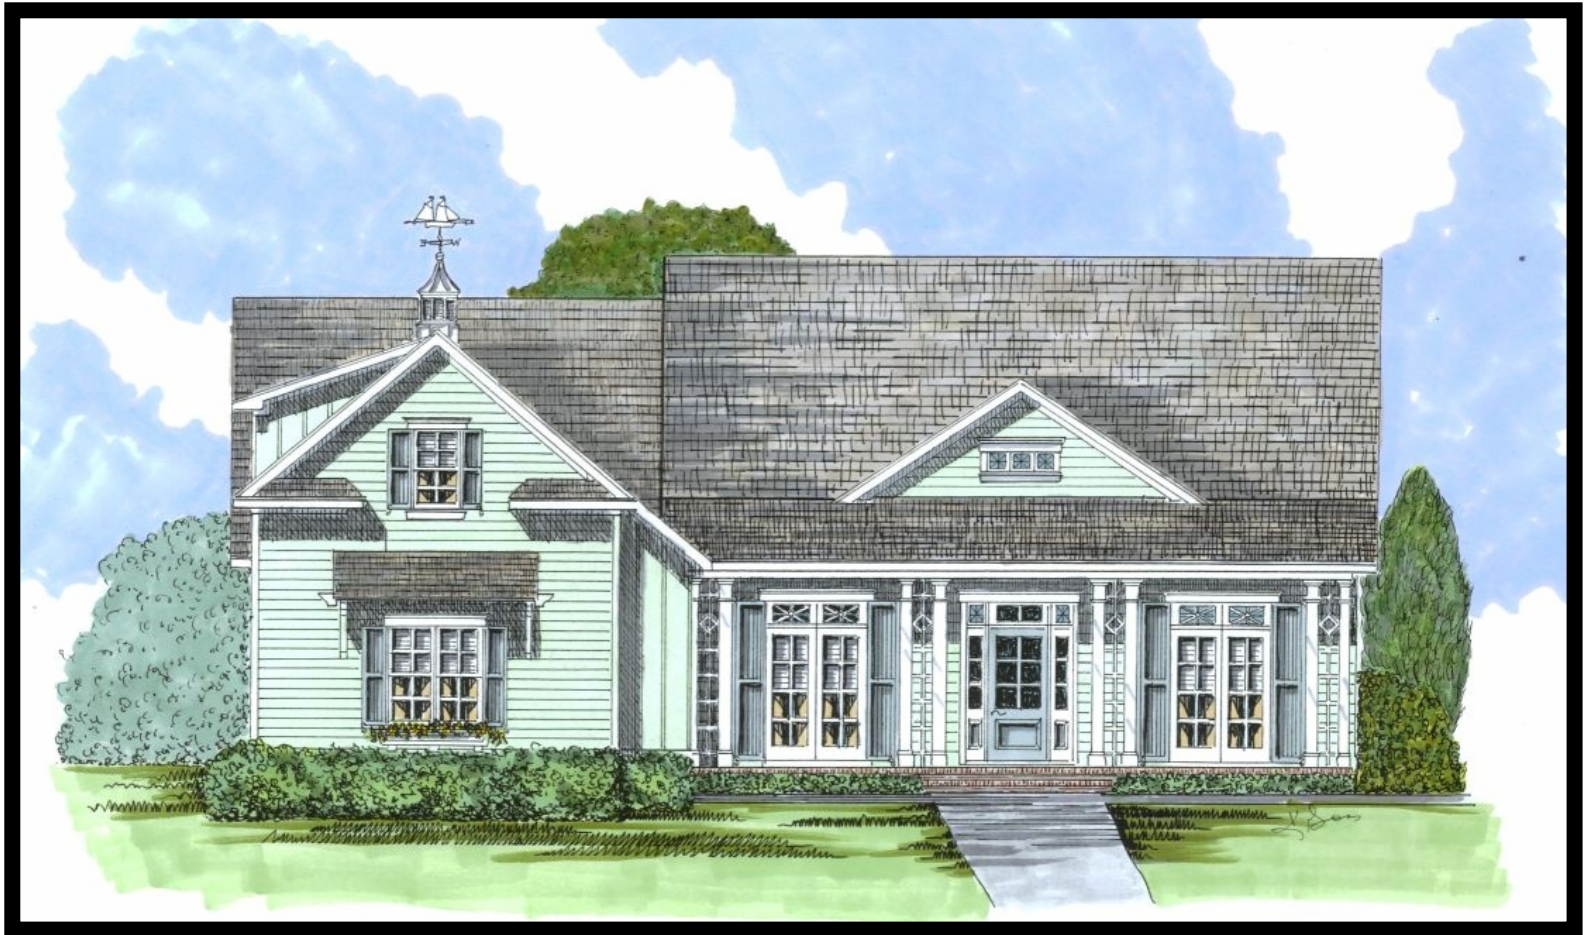

Landfall Realty

The Forsyth

- 4 Bedrooms; 3.5 Baths
- Approximately 2350 - 2400 sq. ft.
- Open floor plan great for entertaining
- Kitchen features large breakfast bar and walk-in pantry
- Living Room with fireplace and door to screened porch
- Hardwood floors in all living areas
- Bonus/4TH Bedroom with Full Bath upstairs
- Low country home with Charleston covered front porch
- Outstanding Master closet

Builder: Hagood Homes