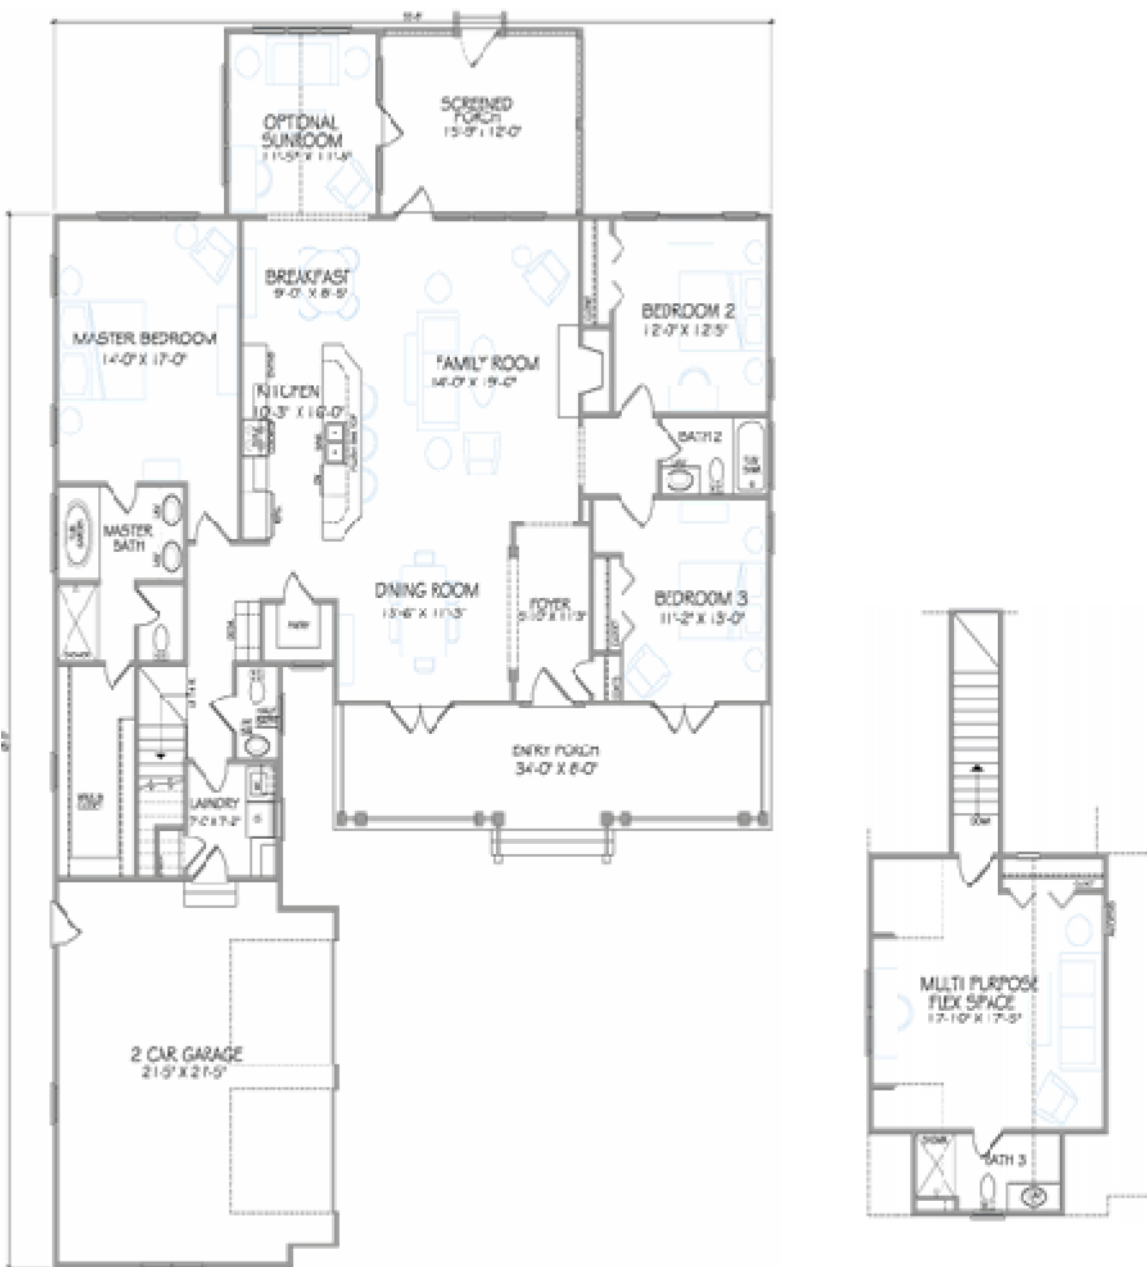

Landfall Realty

The Forsyth

- 4 Bedrooms; 3.5 Baths
- Approximately 2350 - 2400 sq. ft.
- Open floor plan great for entertaining
- Kitchen features large breakfast bar and walk-in pantry
- Living Room with fireplace and door to screened porch
- Hardwood floors in all living areas
- Bonus/4TH Bedroom with Full Bath upstairs
- Low country home with Charleston covered front porch
- Outstanding Master closet